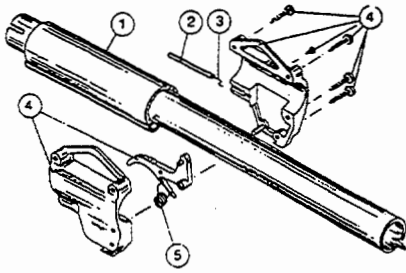

BOOM & TRIMMER PARTS - SERVISTAR 375SSR

Item	Part No.	Description
1	147590	Main Handle Grip
2	145889	Throttle Cable Housing
3	610315	Throttle Cable
4	153316	Throttle Trigger Assembly
5	610314	Throttle Trigger Spring
6	145568	D-Handle
7	153317	D-Handle Hardware Assembly
8	147360	Upper Drive Shaft Housing Assembly
9	147361	Lower Drive Shaft Housing Assembly
10	153671	Split Boom Coupling Set
11	683074	Coupling Bolt Assembly
12	611716	Adjustment Knob
13	682060	Lower Clamp Assembly
14	682064	Flexible Drive Shaft
15	145570	Retaining Ring
16	145567	Washer
17	153312	Bushing Housing Assembly
18	147362	Guard and Blade Assembly
19	682061	Blade Assembly
20	153318	Guard Mounting Screw Assembly
21	145569	Anti-Rotation Screw
22	153313	Spool Shaft
23	153619	Outer Spool and Eyelet Assembly
24	145566	Eyelet
25	610317	Spring
26	610660	Retainer (10 pack)
27	145144	Inner Reel
28	147377	Bump Head Knob Assembly (SSR24403)

Optional Accessories

- 610375 Monofil Cutting Line, 50 ft. (2 fills)
- 147374 Spool and 30 ft. Line (dual) (SSR32255)
- 147375 Shoulder Strap Assembly (SSR30989)
- 153407 IDC 2-Cycle Oil (4 oz. can)
- not shown