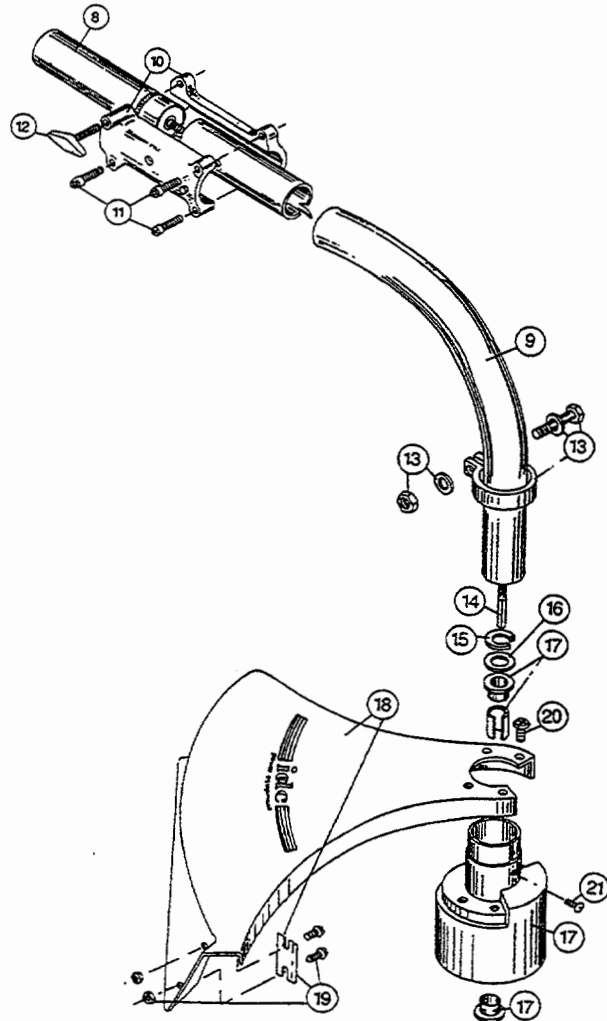

BOOM & TRIMMER PARTS - SERVISTAR 375SSR

Item	Part No.	Description
1	147590	Main Handle Grip
2	145889	Throttle Cable Housing
3	610315	Throttle Cable
4	153316	Throttle Trigger Assembly
5	610314	Throttle Trigger Spring
6	145568	D-Handle
7	153317	D-Handle Hardware Assembly
8	147360	Upper Drive Shaft Housing Assembly
9	147361	Lower Drive Shaft Housing Assembly
10	153671	Split Boom Coupling Set
11	683074	Coupling Bolt Assembly
12	611716	Adjustment Knob
13	682060	Lower Clamp Assembly
14	682064	Flexible Drive Shaft
15	145570	Retaining Ring
16	145567	Washer
17	153312	Bushing Housing Assembly
18	147362	Guard and Blade Assembly
19	682061	Blade Assembly
20	153318	Guard Mounting Screw Assembly
21	145569	Anti-Rotation Screw
22	153313	Spool Shaft
23	153619	Outer Spool and Eyelet Assembly
24	145566	Eyelet
25	610317	Spring
26	610660	Retainer (10 pack)
27	145144	Inner Reel
28	147377	Bump Head Knob Assembly (SSR24403)

Optional Accessories

- 610375 Monofil Cutting Line, 50 ft. (2 fills)
- 147374 Spool and 30 ft. Line (dual) (SSR32255)
- 147375 Shoulder Strap Assembly (SSR30989)
- 153407 IDC 2-Cycle Oil (4 oz. can)
- not shown