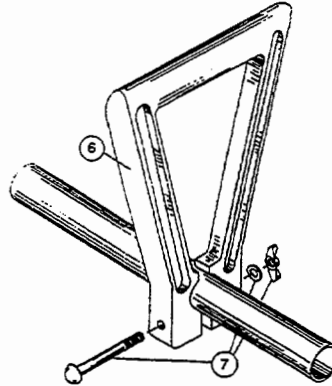

BOOM & TRIMMER PARTS - SERVISTAR 375SSR

Item	Part No.	Description
1	147590	Main Handle Grip
2	145889	Throttle Cable Housing
3	610315	Throttle Cable
4	153316	Throttle Trigger Assembly
5	610314	Throttle Trigger Spring
6	145568	D-Handle
7	153317	D-Handle Hardware Assembly
8	147360	Upper Drive Shaft Housing Assembly
9	147361	Lower Drive Shaft Housing Assembly
10	153671	Split Boom Coupling Set
11	683074	Coupling Bolt Assembly
12	611716	Adjustment Knob
13	682060	Lower Clamp Assembly
14	682064	Flexible Drive Shaft
15	145570	Retaining Ring
16	145567	Washer
17	153312	Bushing Housing Assembly
18	147362	Guard and Blade Assembly
19	682061	Blade Assembly
20	153318	Guard Mounting Screw Assembly
21	145569	Anti-Rotation Screw
22	153313	Spool Shaft
23	153619	Outer Spool and Eyelet Assembly
24	145566	Eyelet
25	610317	Spring
26	610660	Retainer (10 pack)
27	145144	Inner Reel
28	147377	Bump Head Knob Assembly (SSR24403)

Optional Accessories

- 610375 Monofil Cutting Line, 50 ft. (2 fills)
- 147374 Spool and 30 ft. Line (dual) (SSR32255)
- 147375 Shoulder Strap Assembly (SSR30989)
- 153407 IDC 2-Cycle Oil (4 oz. can)
- not shown