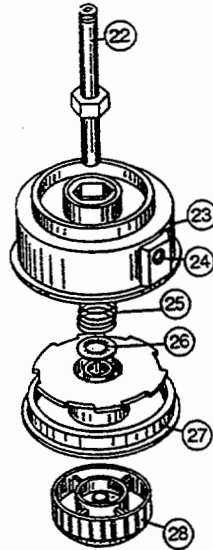

BOOM & TRIMMER PARTS - SERVISTAR 375SSR

Item	Part No.	Description
1	147590	Main Handle Grip
2	145889	Throttle Cable Housing
3	610315	Throttle Cable
4	153316	Throttle Trigger Assembly
5	610314	Throttle Trigger Spring
6	145568	D-Handle
7	153317	D-Handle Hardware Assembly
8	147360	Upper Drive Shaft Housing Assembly
9	147361	Lower Drive Shaft Housing Assembly
10	153671	Split Boom Coupling Set
11	683074	Coupling Bolt Assembly
12	611716	Adjustment Knob
13	682060	Lower Clamp Assembly
14	682064	Flexible Drive Shaft
15	145570	Retaining Ring
16	145567	Washer
17	153312	Bushing Housing Assembly
18	147362	Guard and Blade Assembly
19	682061	Blade Assembly
20	153318	Guard Mounting Screw Assembly
21	145569	Anti-Rotation Screw
22	153313	Spool Shaft
23	153619	Outer Spool and Eyelet Assembly
24	145566	Eyelet
25	610317	Spring
26	610660	Retainer (10 pack)
27	145144	Inner Reel
28	147377	Bump Head Knob Assembly (SSR24403)

Optional Accessories

- 610375 Monofil Cutting Line, 50 ft. (2 fills)
- 147374 Spool and 30 ft. Line (dual) (SSR32255)
- 147375 Shoulder Strap Assembly (SSR30989)
- 153407 IDC 2-Cycle Oil (4 oz. can)
- not shown