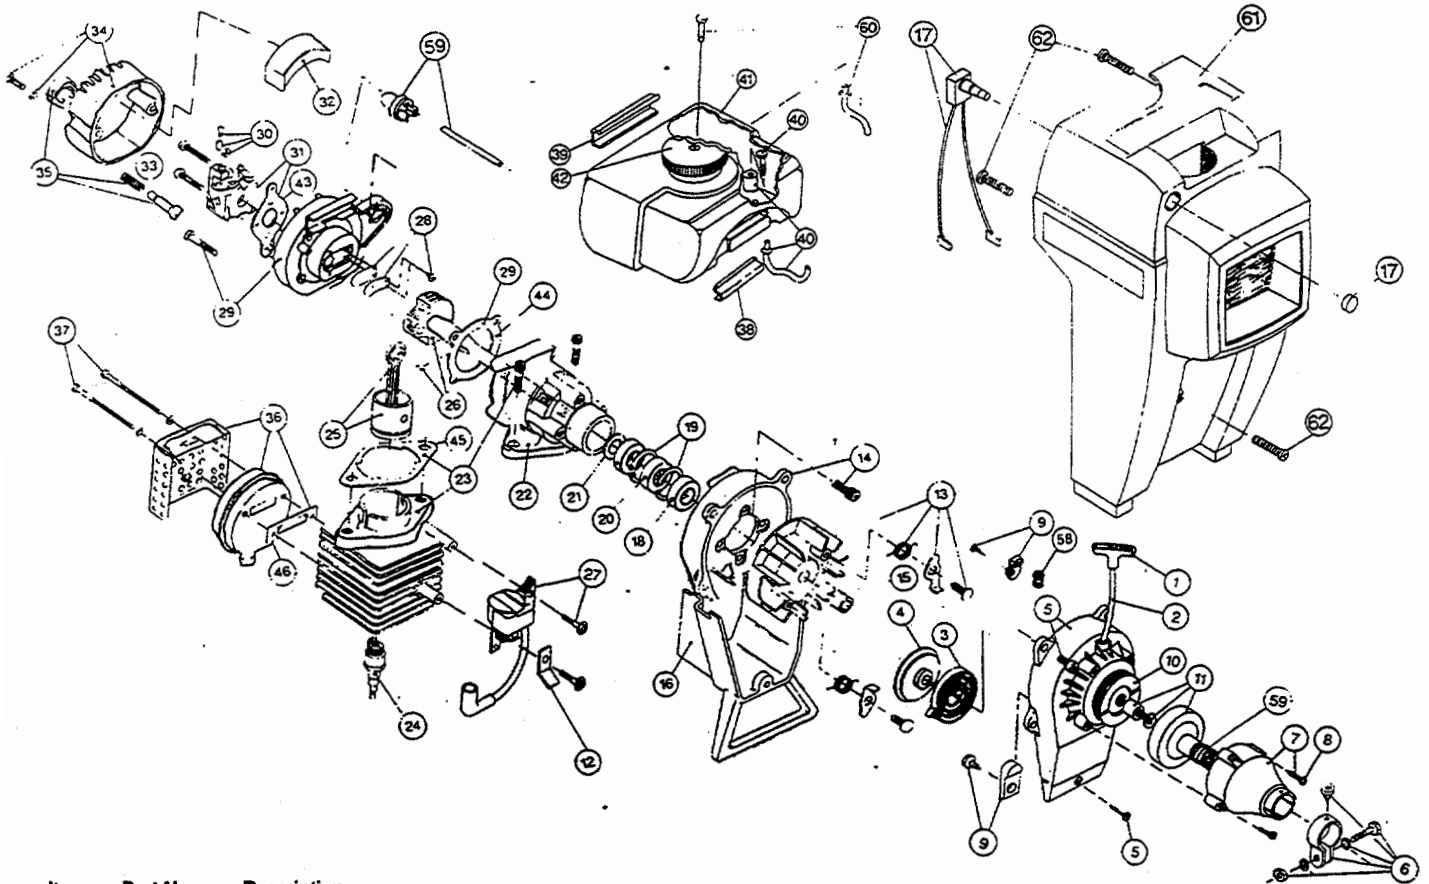

# ENGINE PARTS - SERVISTAR 375SSR

Item	Part No.	Description
1	610300	Pull Handle
2	613103	Rope
3	613102	Recoil Spring
4	683856	Recoil Pulley Assembly
5	683600	Starter Housing Assembly
6	153597	Upper Clamp Assembly
7	147354	Clutch Cover Assembly
8	145888	Clutch Cover Screw Assembly
9	683546	Pulley Retainer
10	153591	Clutch Rotor Assembly
11	153592	Clutch Drum Assembly
12	611063	Ground Tab
13	153624	Flywheel Assembly
14	683065	Shroud Assembly
15	145918	Spacer
16	683078	Shroud Extension and Stand
17	147355	Switch and Lead Assembly
18	610308	Outer Bearing
19	682040	Snap Ring Assembly
20	610309	Seal
21	682041	Inner Bearing Assembly
22	145563	Crankcase
23	611735	Cylinder Assembly
24	610311	Spark Plug
25	153302	Piston and Rod Assembly
26	145919	Power Shaft Assembly
27	683390	Module Assembly
28	682046	Reed Assembly
29	683972	Carburetor Mount Assembly
30	682048	Throttle Adjustment Assembly
31	683973	Carburetor Assembly (Walbro)
32	610312	Air Cleaner Filter
33	682505	Carburetor Mounting Screw Assembly
34	683410	Carburetor/Air Cleaner Cover Assembly
35	682052	Choke Knob Assembly
36	683273	Muffler Assembly
37	682054	Muffler Mounting Bolt Assembly
38	145308	Front Mounting Pad